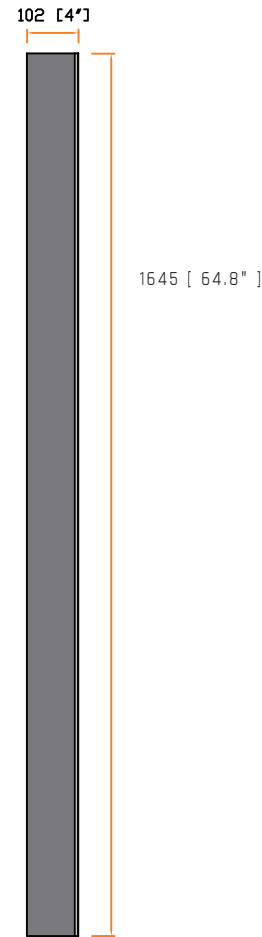

■ Full Height Cable Brush, set of 2 sides

- Brush width : 100 mm
- Provide proper airflow within the cabinet while allowing cables to pass through

Part no. :  
VCB-37U

Front view :

Side view :

unit : mm / in.

Material : Steel  
Dimension : 102 (W) x 1645 (H) x 25 (D) mm / 4 (W) x 64.8 (H) x 1 (D) in.  
Color : Black (RAL-9005)  
Gross weight : - kg / - lb  
Environmental : RoHS3 & REACH compliant by SGS