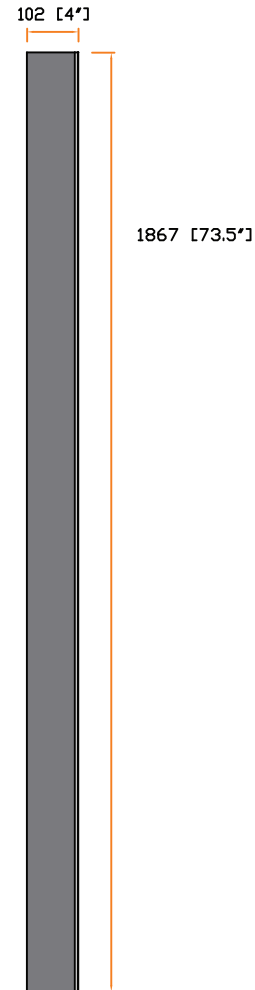

■ Full Height Cable Brush, set of 2 sides

- Brush width : 100 mm
- Provide proper airflow within the cabinet while allowing cables to pass through

Part no. :  
VCB-42U

Front view :

Side view :

unit : mm / in.

Material : Steel  
Dimension : 102 (W) x 1867 (H) x 25 (D) mm / 4 (W) x 73.5 (H) x 1 (D) in.  
Color : Black (RAL-9005)  
Gross weight : - kg / - lb  
Environmental : RoHS2 & REACH compliant by SGS