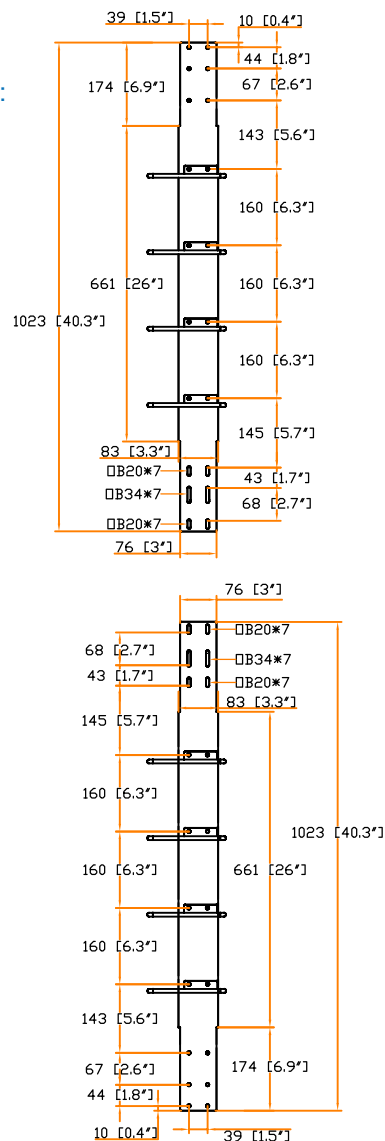

Ring Cable Manager with 180mm cable ring

- SR & NSR 42U / 45U / 47U rack compatible
- Size : 1023 x 83 mm
- Material : Steel
- Positioned on front or rear
- Set of 2

Part no. : RCM-180

Front view :

Top view :

Screw hardware set :

- M6 screw w/ nut x 24

unit : mm / in.

The company reserves the right to modify product specifications without prior notice and assumes no responsibility for any error which may appear in this publication.