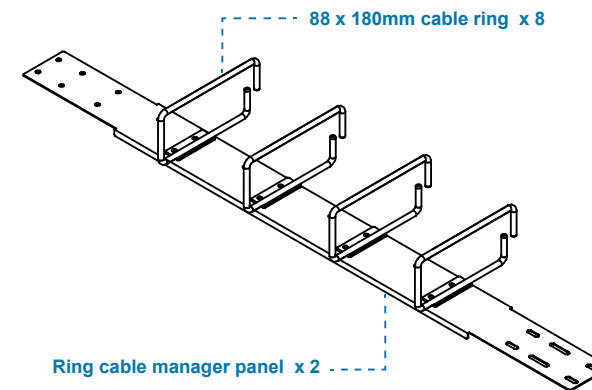

Ring Cable Manager with 180mm cable ring

- SR & NSR 42U / 45U / 47U rack compatible
- Size : 1023 x 83 mm
- Material : Steel
- Positioned on front or rear
- Set of 2

Part no. : RCM-180

Front view :

Top view :

Screw hardware set :

- M6 screw w/ nut x 24

unit : mm / in.

The company reserves the right to modify product specifications without prior notice and assumes no responsibility for any error which may appear in this publication.