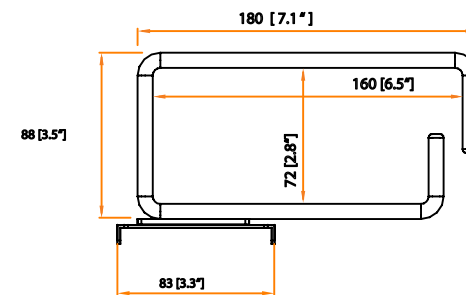

Ring Cable Manager with 180mm cable ring

- SR & NSR 42U / 45U / 47U rack compatible
- Size : 1023 x 83 mm
- Material : Steel
- Positioned on front or rear
- Set of 2

Part no. : RCM-180

Front view :

Top view :

Screw hardware set :

- M6 screw w/ nut x 24

unit : mm / in.

The company reserves the right to modify product specifications without prior notice and assumes no responsibility for any error which may appear in this publication.