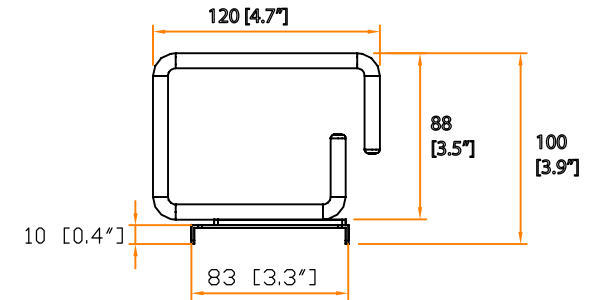

Ring Cable Manager with 120mm cable ring

- SR & NSR 42U / 45U / 47U rack compatible
- Size : 1023 x 83 mm
- Material : Steel
- Positioned on front or rear
- Set of 2

Part no. : RCM-120

Front view :

Top view :

Ring cable manager panel x 2

Screw hardware set :

- M6 screw w/ nut x 24

unit : mm / in.

The company reserves the right to modify product specifications without prior notice and assumes no responsibility for any error which may appear in this publication.