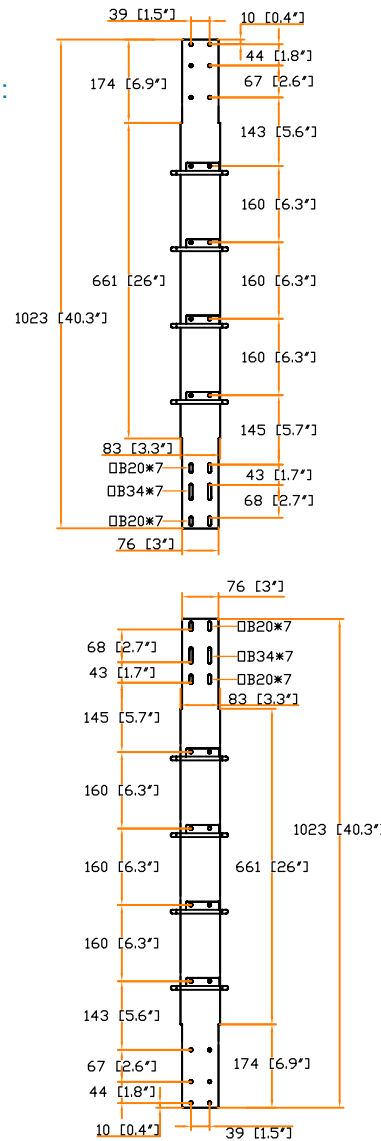

Ring Cable Manager with 120mm cable ring

- SR & NSR 42U / 45U / 47U rack compatible
- Size : 1023 x 83 mm
- Material : Steel
- Positioned on front or rear
- Set of 2

Part no. : RCM-120

Front view :

Top view :

Ring cable manager panel x 2

Screw hardware set :

- M6 screw w/ nut x 24

unit : mm / in.

The company reserves the right to modify product specifications without prior notice and assumes no responsibility for any error which may appear in this publication.