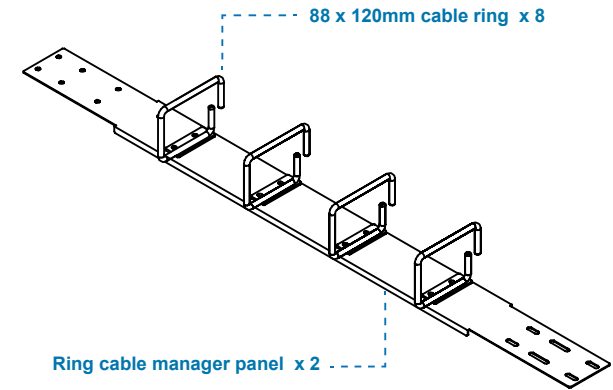

Ring Cable Manager with 120mm cable ring

- SR & NSR 42U / 45U / 47U rack compatible
- Size : 1023 x 83 mm
- Material : Steel
- Positioned on front or rear
- Set of 2

Part no. : RCM-120

Front view :

Top view :

Ring cable manager panel x 2

Screw hardware set :

- M6 screw w/ nut x 24

unit : mm / in.

The company reserves the right to modify product specifications without prior notice and assumes no responsibility for any error which may appear in this publication.