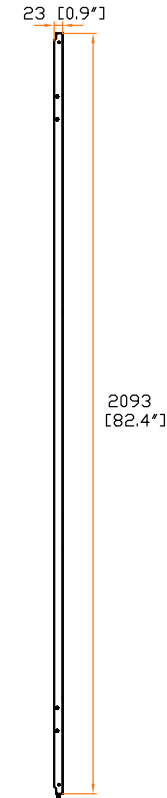

**Side Partition with Cable Brush, pc**

- Ideal for bayed racks
- Brush size : 150 x 600 mm
- Allow cable passage to adjacent racks
- Hole contains brushes to control airflow

**Part no. :**  
**BVP-4710-NSR**

Front view :

Side view :

Top view :

unit : mm / in.

The company reserves the right to modify product specifications without prior notice and assumes no responsibility for any error which may appear in this publication.

Copyright 2020 Austin Hughes Electronics Ltd. All rights reserved.

**Design. Manufacturing. Global Services.**

Description	: - Ideal for bayed racks - Allow cable passage to adjacent racks - Hole contains brushes to control airflow
Brushes size	: 150 x 600 mm / 5.9 x 23.6 in.
Material	: Steel
Coating	: Powder
Dimension	: 773 (W) x 2093 (H) x 23 (D) mm / 30.4 (W) x 82.4 (H) x 0.9 (D) in.
Color	: Black (RAL-9005) or White (RAL-9016)
Gross weight	: - kg / - lb
Environmental	: RoHS3 & REACH compliant by SGS