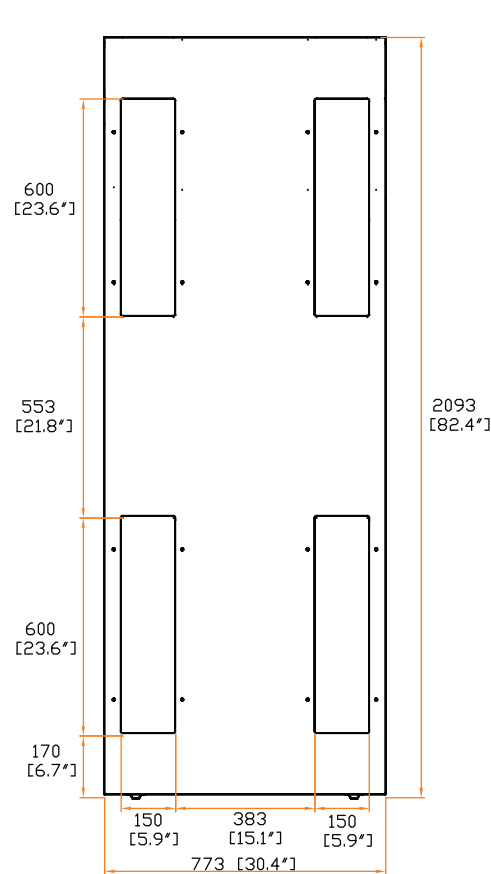

**Side Partition with Cable Brush, pc**

- Ideal for bayed racks
- Brush size : 150 x 600 mm
- Allow cable passage to adjacent racks
- Hole contains brushes to control airflow

**Part no. :**  
**BVP-4710-NSR**

Front view :

Side view :

Top view :

unit : mm / in.

The company reserves the right to modify product specifications without prior notice and assumes no responsibility for any error which may appear in this publication.

Copyright 2020 Austin Hughes Electronics Ltd. All rights reserved.

**Design. Manufacturing. Global Services.**

Description	: - Ideal for bayed racks - Allow cable passage to adjacent racks - Hole contains brushes to control airflow
Brushes size	: 150 x 600 mm / 5.9 x 23.6 in.
Material	: Steel
Coating	: Powder
Dimension	: 773 (W) x 2093 (H) x 23 (D) mm / 30.4 (W) x 82.4 (H) x 0.9 (D) in.
Color	: Black (RAL-9005) or White (RAL-9016)
Gross weight	: - kg / - lb
Environmental	: RoHS3 & REACH compliant by SGS