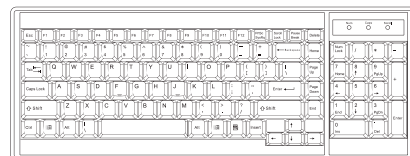

Gb G keyboard integrated with trackball