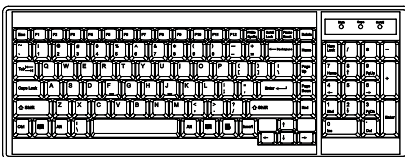

2K KVM	IP	Remote	8-port
	0	0	RKPX - 801D

2K KVM Cable

CH - 6D (6 ft)
DVI-D KVM cable

CH - 6H (6 ft)
HDMI KVM cable

Resolution: 16:9 - max. 2560 x 1440
Support **: 16:10 - max. 1920 x 1200
4:3 - max. 1600 x 1200

DVI-D KVM	IP	Remote	12-port
	0	0	RKPX - 1201D

DVI-D USB KVM Cable

Resolution: 16:10 - max. 1920 x 1200
Support **: 16:9 - max. 1920 x 1080
4:3 - max. 1600 x 1200

CI - 6 (6 ft)
CI - 15 (15 ft)

Cat6 Matrix KVM	IP	Remote	8-port	16-port	32-port
	1	1	-	RKPX - MUIP1613	RKPX - MUIP3213
	2	1	-	RKPX - MUIP1624	RKPX - MUIP3224
	0	1	-	RKPX - MU1602	RKPX - MU3202
	0	2	-	RKPX - MU1603	RKPX - MU3203
	0	3	-	RKPX - MU1604	RKPX - MU3204

Cat6 KVM Dongle

DG - 100P
DP - USB dongle

DG - 100H
HDMI - USB dongle

DG - 100SD
DVI - USB dongle

DG - 100S
VGA - USB dongle

DG - 100
VGA - PS/2 dongle

Resolution: 16:10 - max. 1920 x 1200
Support **: 16:9 - max. 1920 x 1080
4:3 - max. 1600 x 1200

Cat6 Combo KVM	IP	Remote	8-port	16-port	32-port
	1	0	RKPX - UIP802	RKPX - UIP1602	RKPX - UIP3202
	0	1	RKPX - U802	RKPX - U1602	RKPX - U3202
	0	0	RKPX - U801	RKPX - U1601	RKPX - U3201

DB-15 Matrix KVM	IP	Remote	8-port	16-port
	1	1	RKPX - MIP813	RKPX - MIP1613
	2	1	RKPX - MIP824	RKPX - MIP1624
	0	1	RKPX - M802	RKPX - M1602
	0	2	RKPX - M803	RKPX - M1603
0	3	RKPX - M804	RKPX - M1604	

DB-15 VGA USB KVM Cable

CB - 6 (6 ft)

CB - 10 (10 ft)

CB - 15 (15 ft)

Resolution: 16:10 - max. 1920 x 1200
Support **: 16:9 - max. 1920 x 1080
4:3 - max. 1600 x 1200

DB-15 Combo KVM	IP	Remote	8-port	16-port
	1	0	RKPX - IP802	RKPX - IP1602
	0	1	RKPX - 802	RKPX - 1602
	0	0	RKPX - S801	RKPX - S1601

Keyboard

G G keyboard

Supporting layouts

America United States	
EMEA United Kingdom Germany France Spain Italy	
Asia Japan Korea