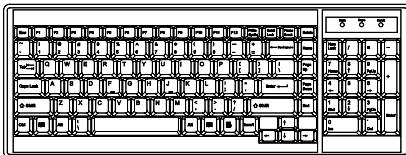

DX117 models w/ KVM

** **IP** console upgrade option for resolution support 1920 x 1080

2K KVM	IP	Remote	8-port
	0	0	DX117 - 801D

2K KVM Cable

Resolution: 16:9 - max. 2560 x 1440
Support **: 16:10 - max. 1920 x 1200
4:3 - max. 1600 x 1200

CH - 6D (6 ft) DVI-D KVM cable
CH - 6H (6 ft) HDMI KVM cable

DVI-D KVM	IP	Remote	12-port
	0	0	DX117 - 1201D

DVI-D USB KVM Cable

Resolution: 16:10 - max. 1920 x 1200
Support **: 16:9 - max. 1920 x 1080
4:3 - max. 1600 x 1200

CI - 6 (6 ft)
CI - 15 (15 ft)

Cat6 Combo KVM	IP	Remote	8-port	16-port	32-port
	1	0	DX117 - UIP802	DX117 - UIP1602	DX117 - UIP3202
	0	1	DX117 - U802	DX117 - U1602	DX117 - U3202
	0	0	DX117 - U801	DX117 - U1601	DX117 - U3201

Cat6 KVM Dongle

Resolution: 16:10 - max. 1920 x 1200
Support **: 16:9 - max. 1920 x 1080
4:3 - max. 1600 x 1200

DG - 100P DP - USB dongle
DG - 100H HDMI - USB dongle
DG - 100SD DVI - USB dongle
DG - 100S VGA - USB dongle
DG - 100 VGA - PS/2 dongle

DB-15 Matrix KVM	IP	Remote	8-port	16-port
	1	1	DX117 - MIP813	DX117 - MIP1613
	2	1	DX117 - MIP824	DX117 - MIP1624
	0	1	DX117 - M802	DX117 - M1602
	0	2	DX117 - M803	DX117 - M1603
	0	3	DX117 - M804	DX117 - M1604

DB-15 VGA USB KVM Cable

Resolution: 16:10 - max. 1920 x 1200
Support **: 16:9 - max. 1920 x 1080
4:3 - max. 1600 x 1200

CB - 6 (6 ft)
CB - 10 (10 ft)
CB - 15 (15 ft)

DB-15 Combo KVM	IP	Remote	8-port	16-port
	1	0	DX117 - IP802	DX117 - IP1602
	0	1	DX117 - 802	DX117 - 1602
	0	0	DX117 - S801	DX117 - S1601

Standard Keyboard

Ge G keyboard integrated with touchpad

Supporting layouts

America United States

EMEA United Kingdom Germany France Spain Italy

Asia Japan Korea

Keyboard Options

* US layout only

Me Mac keyboard with touchpad

Se S keyboard with touchpad